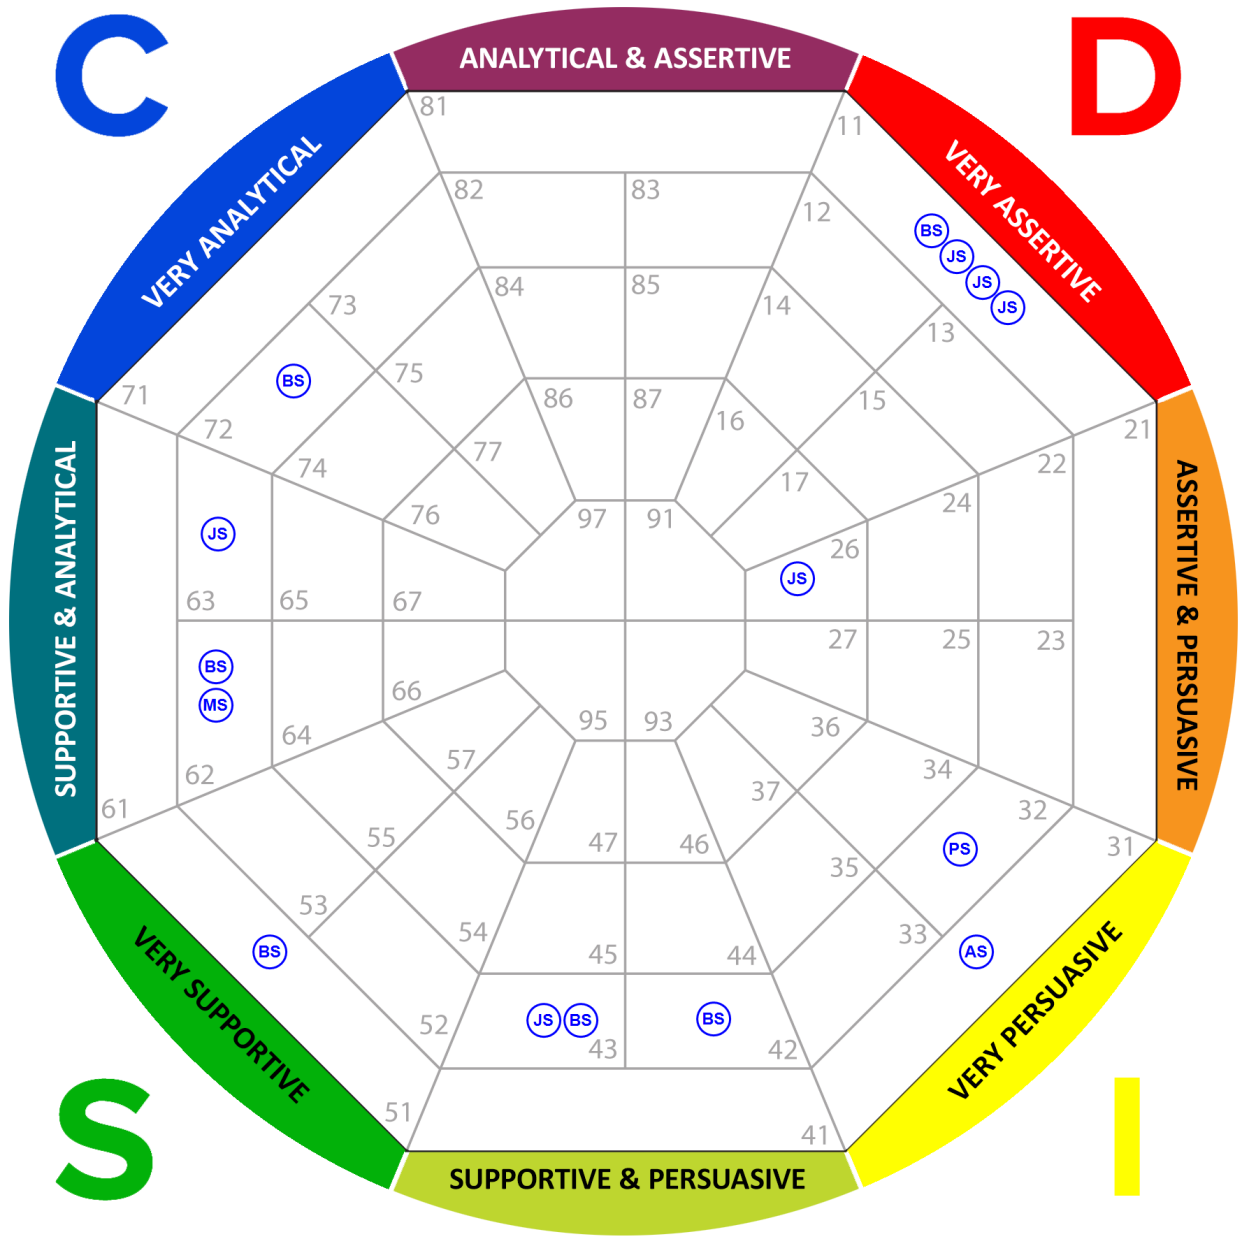

Behavioral Style Group Report - Natural

Viatch Global - DEMO Report

Behavioral Style Group Report - Adapted

Viatch Global - DEMO Report

Viatech Global - DEMO Report

<i>Initials</i>	<i>Name</i>	<i>Natural</i>	<i>Adaptive</i>
AS	Anita Sample	33	31
BS	Bob Sample	13	11
BS	Bob Sample	63	62
BS	Bob Sample	97	43
BS	Bobbi Sample	72	72
BS	Brandon Sample	46	42
JS	Jane Sample	11	26
JS	Jane Sample	63	63
JS	John Sample	21	11
JS	John Sample	24	43
JS	Joseph Sample	21	11
JS	Joseph Sample	21	11
MS	Michele Sample	75	62
PS	Paul Sample	23	32
BS	Brandon SampleViet	24	51