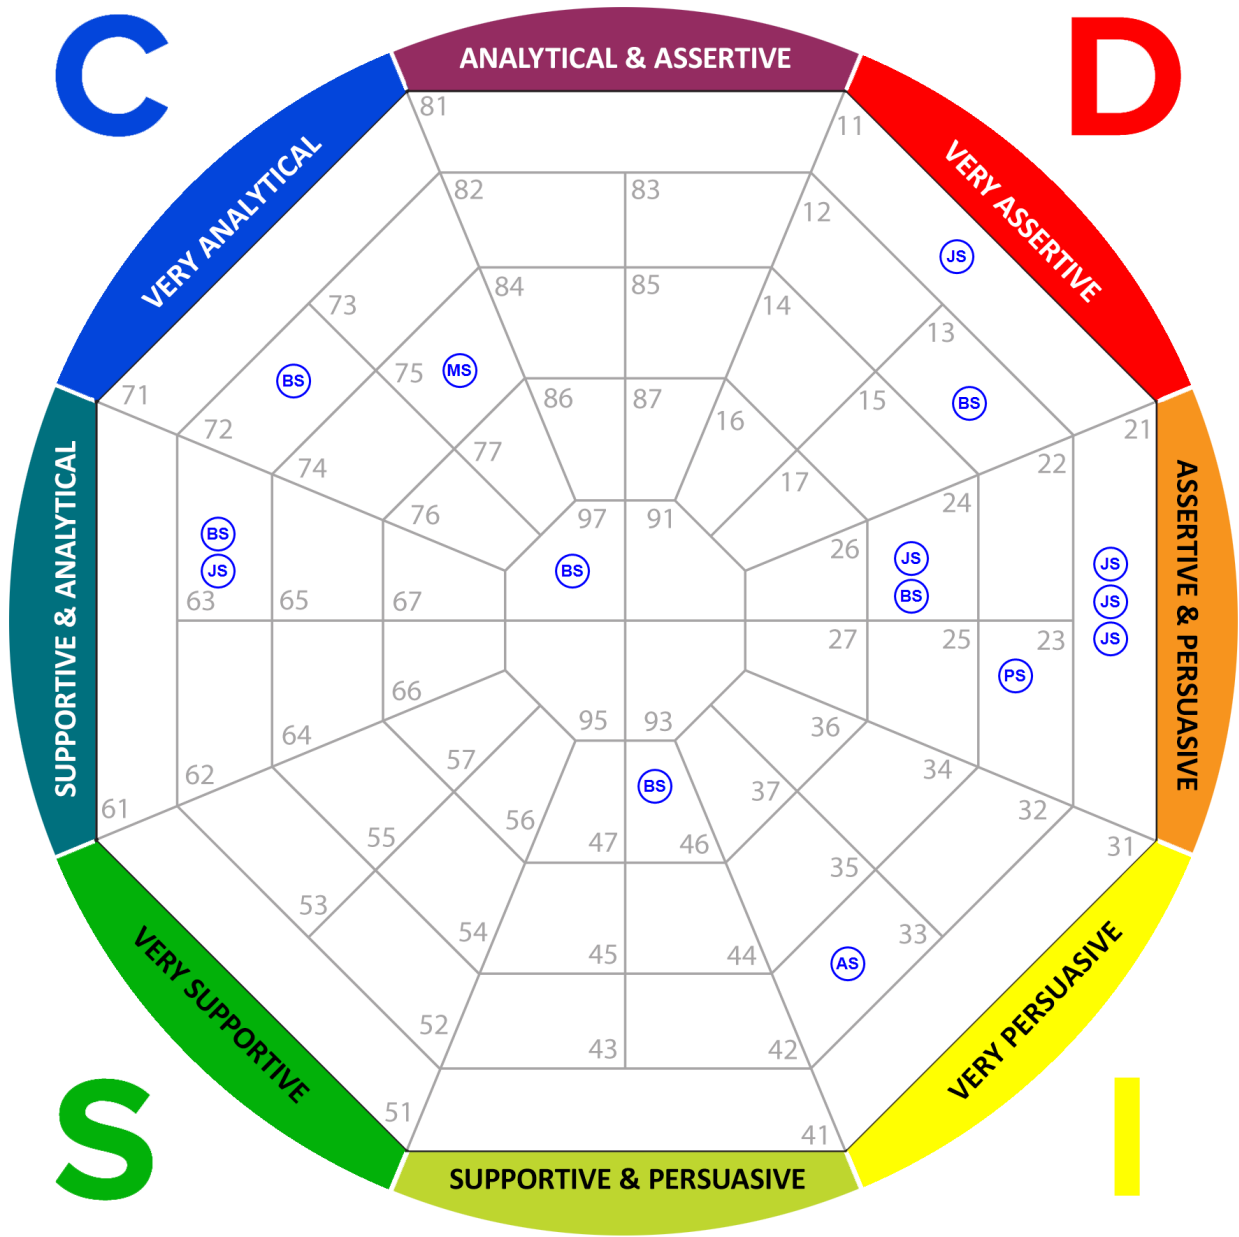

Behavioral Style Group Report - Natural

Viatch Global - DEMO Report

Behavioral Style Group Report - Adapted

Viatch Global - DEMO Report

Viatech Global - DEMO Report

<i>Initials</i>	<i>Name</i>	<i>Natural</i>	<i>Adaptive</i>
AS	Anita Sample	33	31
BS	Bob Sample	13	11
BS	Bob Sample	63	62
BS	Bob Sample	97	43
BS	Bobbi Sample	72	72
BS	Brandon Sample	46	42
JS	Jane Sample	11	26
JS	Jane Sample	63	63
JS	John Sample	21	11
JS	John Sample	24	43
JS	Joseph Sample	21	11
JS	Joseph Sample	21	11
MS	Michele Sample	75	62
PS	Paul Sample	23	32
BS	Brandon SampleViet	24	51